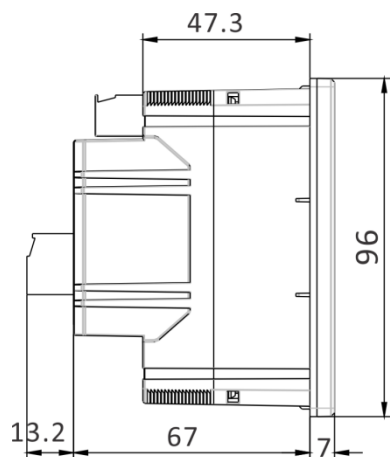

# Digital Multifunction Meter

Kœ œ]vP /v({œu š}}v

Front View

Side View

Panel Cutout

}vš š µ•